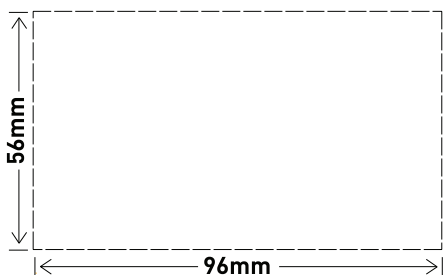

Data Sheet

Excel Life™

Common Plate, Single Powerpoint Autoswitch, 10A

Cat No. **EC787AWE**

Cat No.	EC787AWE
Description	Excel Life Common Plate, Single Powerpoint Autoswitch, 10A
Supply voltage	230 - 240V a.c.
Current rating	10A
Colour	White (WE)
Dimensions (WxHxD)	118 x 74 x 10mm
Mounting centres	84mm
Compliance	AS/NZS 3112

Excel Life™ Common Plate, Single Powerpoint Autoswitch, 10A

Cat No. **EC787AWE**

- Inline terminals for easier installation
- Internal safety shutters for extra safety
- More fixing options - 4 corners
- Retained terminal screws
- Uniform external surround - fits all switches and powerpoints in the Common Plate series
- Internal automatic switch mechanism

Cut-out dimensions:

Single product	
Cat No.	Barcode
EC787AWE	9321001428107

Inner box (Qty 10)		
Cat No.	Barcode	Dimensions (WxHxD)
EC787AWE	9321001428916	160 x 160 x 120mm

Outer box (Qty 120)		
Cat No.	Barcode	Dimensions (WxHxD)
EC787AWE	9321001429722	500 x 333 x 266mm